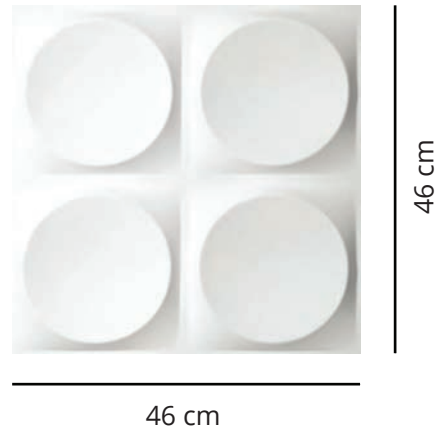

### Description

Dimensional Bamboo Panels are made from ecological pressed bamboo pulp and feel like harboard. They offere each wall or ceiling a unique character of its own. All designs are expandable in any direction with an automatic pattern repeat. By adding the preffered color and selected finish the panels are transformed into spacial eye catchers. Dimensional Bamboo Panels are acoustic, flame retardant, water repellent, environmental friendly, artistic,futuristic, and are suitable for any interior design concept

### Specifications

Material:	pressed bamboo pulp
Dimensions:	46 cm x 46 cm x 20 mm max. relief
Material thickness:	1.5 cm
Coverage:	1.2 m2 per box
Weight:	250 - 300 grams per box
Color:	white
Finishing:	paintable in any color
Standard package:	10 panels per carton box